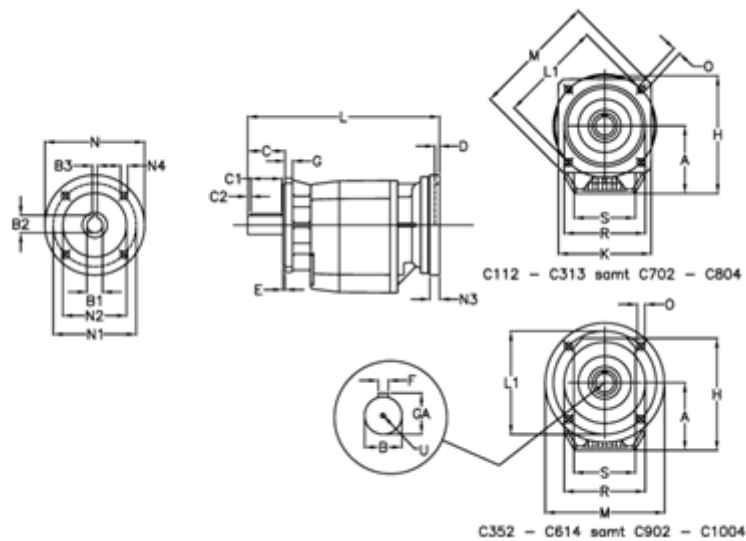

Article number: 40600801812455

Description: Helical gearbox
C802F-18,1-P160B5

Measures

A = 247.0	D = 6.0	L1 = 350	R = 320
B = 80	E = 5	M = 400	S = 300
B1 = 42	F = 22	N = 350	U = M20x42
B2 = 45.3	G = 20	N1 = 300	
B3 = 12	GA = 85.0	N2 = 250	
C = 140	H = 422.0	N3 = 23	
C1 = 110	K = 350	N4 = 18	
C2 = 15	L = 635.0	O = 18.0	